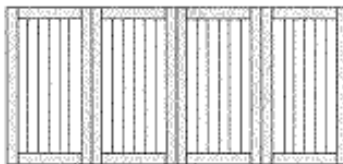

DESIGNS:

USE ONE OF OUR DESIGNS OR CREATE YOUR OWN!

MATERIALS:

STK CEDAR CLEAR ALL HEART REDWOOD CLEAR FIR

ARCHES:

CUSTOM FABRICATED TO YOUR SPECIFICATION

BACKGROUNDS:

VERTICAL

DIAGONAL

DOUBLE DIAGONAL

GLASS: