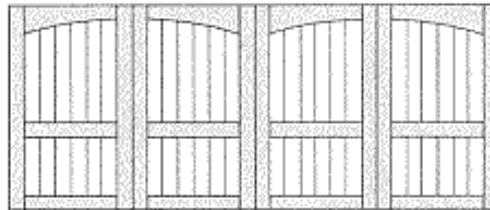

DESIGNS:

USE ONE OF OUR DESIGNS OR CREATE YOUR OWN!

MATERIALS:

STK CEDAR CLEAR ALL HEART REDWOOD CLEAR FIR

ARCHES:

CUSTOM FABRICATED TO YOUR SPECIFICATION

BACKGROUNDS:

VERTICAL

DIAGONAL

DOUBLE DIAGONAL

GLASS: